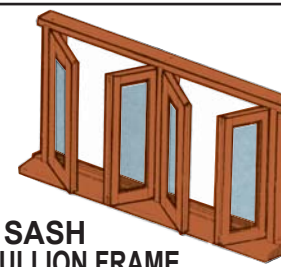

4 SASH MULLION FRAME

sash only price

1 hinged sash

2 sashes hinged as pair

3 sashes hinged in one direction

4 sashes hinged in one direction

4 sashes hinged as pairs with centre mullion