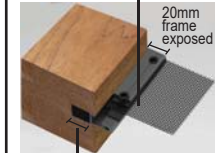

aluminium frame clamped into timber joinery 18mm