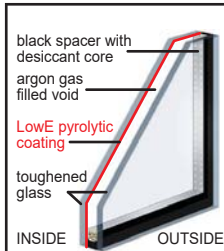

black spacer with desiccant core
argon gas filled void
Low E pyrolytic coating
toughened glass

WOODWORKERS DOUBLE GLAZED SINGLE LIGHT DOORS

Woodworkers double glazed doors offer an excellent combination of security, noise and solar control. The 16mm thick glass panels comprise two skins of toughened 5mm clear glass with a pyrolytic coating (LowE) to the inside. The units have desiccant spacers to prevent fogging in the argon gas filled center void. The panels reduce heat transfer by more than 50% and block infra-red and UV by more than 90%. They retain heat in winter; keep interiors cool in summer and provide brilliant noise reduction all year round.