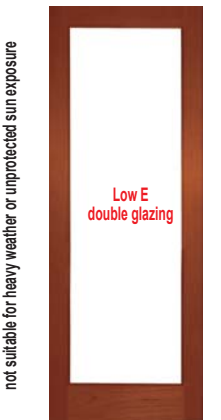

Double Glazed Single light Door

Size	Cedar	White Primed
2040 x 1220	$809	$809
2040 x 1020	$701	$701
2040 x 920	$646	$646
2040 x 820	$581	$581
2040 x 720	$564	$564
2040 x 620	$551	$551
2040 x 410	$527	$527