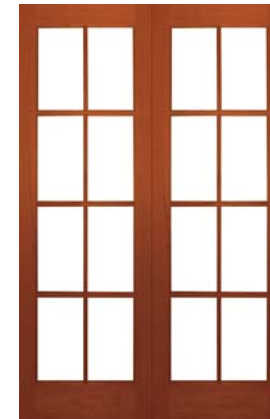

8 Light

Size	Cedar	White Primed
2040 x 820 x 40	$440	$484
2040 x 720 x 40	$432	$475
2040 x 620 x 40	$423	$465

price per door
obscure glass (non stock) + 30%

ALL PRICES INCLUDE GST

* if available & while stocks last