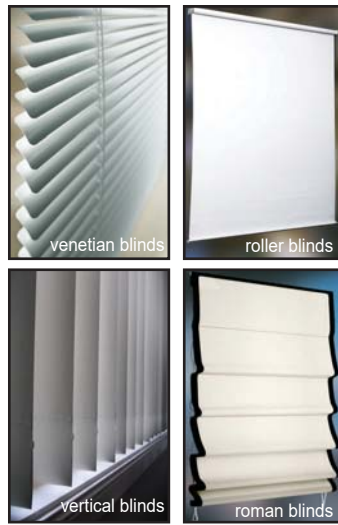

Blinds

Customwood shutters

cost level	wet area	external use	motorise option
budget	no	no	yes

Made in crisp clean colours from engineered MDF with an extrusion coating in hard wearing polypropylene. Customwood shutters are the popular budget solution.

Options: 5 colours
Louvre type: Elliptical
Blade width: 50, 63, 114
Stile thickness: 25
Maximum panel height: 2700
Divider rail required @: 1879
Tilt rod: Centre, Offset, Easytilt

louvre width	max hinged panel width
63mm	750mm
89mm	750mm
114mm	750mm

Ecotimba shutters

cost level	wet area	external use	motorise option
medium	no	no	yes

Ecotimba shutters are a hybrid product using MDF stiles and ABS blades to provide a highly stable and durable shutter. Ecotimba allows for larger panel widths than other shutters.

Options: 21 colours
Louvre type: Elliptical
Blade width: 47, 63, 89, 114
Stile thickness: 25
Maximum panel height: 3000
Divider rail required @: 1981
Tilt rod: Centre, Offset, Easytilt

louvre width	max hinged panel width
47mm	550mm
63mm	920mm
89mm	920mm
114mm	920mm

Phoenix shutters

cost level	wet area	external use	motorise option
medium	yes	no	yes

Phoenix shutters are the most environmentally friendly shutter choice and can be uniquely stained to match the look of Surian Red Cedar.

Options: 21 colours, 29 stains
Louvre type: Elliptical / Flat
Blade width: 63, 89, 114 / 60, 84
Stile thickness: 25
Maximum panel height: 3000
Divider rail required @: 1881
Tilt rod: Centre, Offset, Easytilt

louvre width	max hinged panel width
63mm	920mm
89mm	1095mm
114mm	1095mm
FLAT LOUVER TYPE BLADE WIDTH	
60mm	920mm
84mm	920mm

Waterproof ABS

cost level	wet area	external use	motorise option
medium	yes	no	no

Waterproof ABS shutters are manufactured for, but not restricted to, moisture area applications. It is useful for bathrooms, kitchens + coastal applications where a waterproof widespan shutter is required.

Options: 21 colours
Louvre type: Elliptical
Blade width: 47, 63, 89, 114
Stile thickness: 28
Maximum panel height: 3000
Divider rail required @: 1800
Tilt rod: Centre, Offset, Easytilt

louvre width	max hinged panel width
47mm	550mm
63mm	800mm
89mm	920mm
114mm	920mm

FSC Teak

cost level	wet area	external use	motorise option
premium	yes	no	yes

FSC teak shutters are made from plantation grown resources. FSC teak shutters are harder and more resistant to damage than other softwood options.

Options: 21 colours, 29 stains
Louvre type: Elliptical / Flat
Blade width: 47, 63, 89, 114 / 60, 84
Stile thickness: 25
Maximum panel height: 3000
Divider rail required @: 1981
Tilt rod: Centre, Offset, Easytilt

louvre width	max hinged panel width
47mm	760mm
63mm	920mm
89mm	1095mm
114mm	1095mm
FLAT LOUVER TYPE BLADE WIDTH	
60mm	920mm
84mm	920mm

Aluminium shutters

cost level	wet area	external use	motorise option
medium	yes	yes	no

Aluminium Shutters are ideal for patios, decks and balconies and provide adjustable privacy, light and sun control in all outdoor areas & weather conditions.