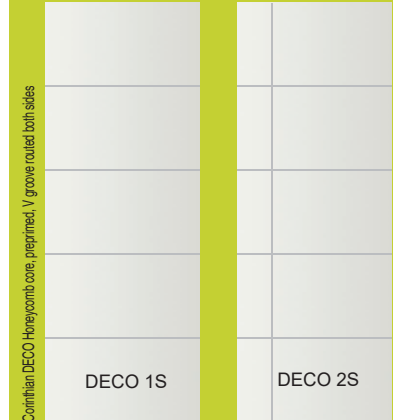

American Oak Internals**

Door size	door only	frame + architrave kit*
2040 x 820 x 35	\$274	\$164
2040 x 770 x 35	\$268	\$164
2040 x 720 x 35	\$260	\$164
2040 x 620 x 35	\$254	\$164
2340 x 820 x 35	\$322	\$185
2340 x 770 x 35	\$315	\$185
2340 x 720 x 35	\$309	\$185
2340 x 620 x 35	\$301	\$185

adjustable oak split jamb frame kit 90 - 135mm wide x 19mm with 68 x 12 splay profile oak architraves both sides

Malibu**

Size	Cedar
2040 x 820 x 35	\$310
2040 x 770 x 35	\$302
2040 x 720 x 35	\$298

translucent glass only internal only

* subject to availability

All DECO Flush Styles

Size	2040mm (height)	2340mm (height)
height x 920 x 37	\$164	\$189
height x 870 x 37	\$164	\$189
height x 820 x 37	\$147	\$169
height x 770 x 37	\$147	\$169
height x 720 x 37	\$147	\$169
height x 620 x 37	\$147	\$169
height x 520 x 37	\$147	\$169
height x 420 x 37	\$147	\$169