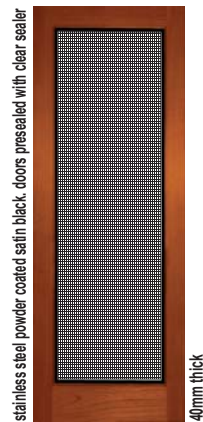

stainless steel powder coated satin black. doors presealed with clear sealer

40mm thick

Stealshield Doors

width	height: 2040mm		height: 2340mm	
	Cedar	Kwila	Cedar	Kwila
1220*	$1016	$1219	NA	NA
1020	$763	$916	$870	$1044
920	$719	$863	$826	$991
820	$671	$805	$779	$935
720	$630	$756	$739	$887
620	$585	$702	$692	$830