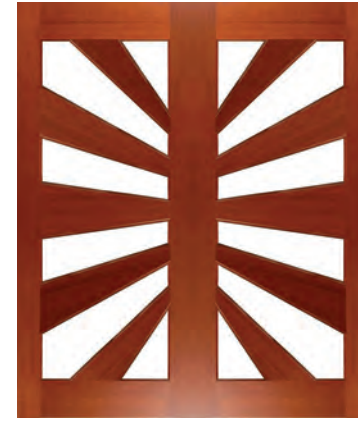

Sunrise
Size Cedar
2040 x 820 $1557
2340 x 820 $1772
price per door
grey glass & translucent glass + 10%
shoji glass + 15%