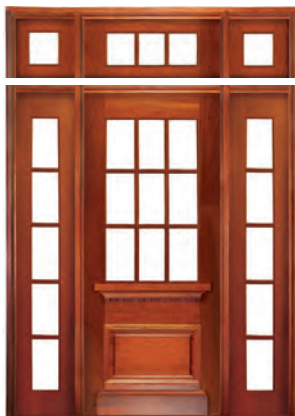

Hampshire Entrance
with Transom
2610 x 1875 - $4907
without Transom
2160 x 1875 - $3949