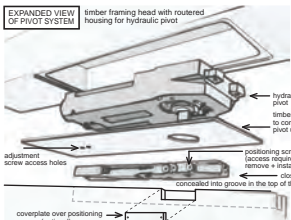

Sentosa Pivot

Size	Cedar door	framed* unit
2040 x 1200 x 45	$1592	$3106
2280 x 1200 x 45	$1893	$3450
grey & translucent glass +10% shoji glass +15%		
BAL adaption extra $157