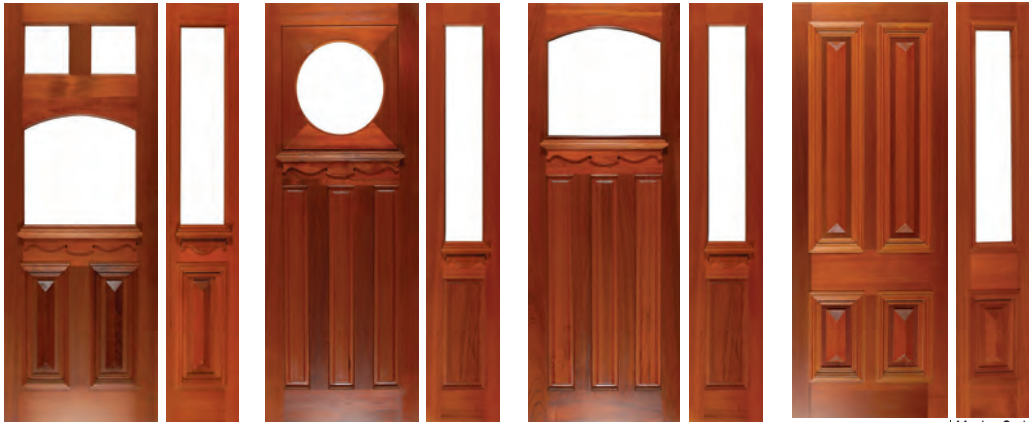

entry door video

Woodworkers range of solid timber panelled doors comfortably blend into both classic and contemporary styles. Panelled doors have been the mainstay of joinery for centuries and our range reflects some timeless designs and versatile new concepts. Doors wider than 920mm or higher than 2400mm are not covered by Australian standards for distortion.

enquire if other services are available with your joinery choice.

- locking kits see page 42
- lock morticing to suit

woodworkers panelled heritage range

woodworkers panelled heritage range

Queen Anne

Size	Cedar
2040 x 820 x 40	\$1092
2040 x 410 x 40	\$744
with triple glazed leadlight	
2040 x 820 x 40	\$2139
2040 x 410 x 40	\$1206