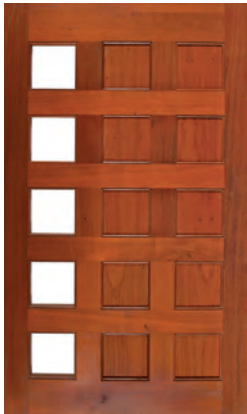

Coolum Margin Glazed

Size	Cedar door	framed* unit
2040 x 1200 x 45	$1726	$3240
2280 x 1200 x 45	$2009	$3566

grey & translucent glass +10% shoji glass +15%