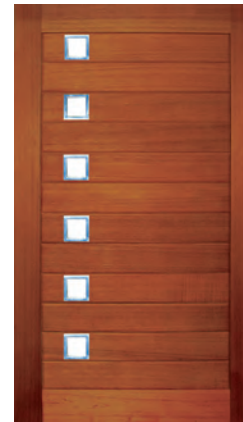

Newport Pivot 🔹

Size	Cedar door	framed* unit
2040 x 1200 x 45	$2012	$3526
2280 x 1200 x 45	$2211	$3768

stainless steel viewing surrounds

🔹 bushfire compliant only if lower viewer omitted.